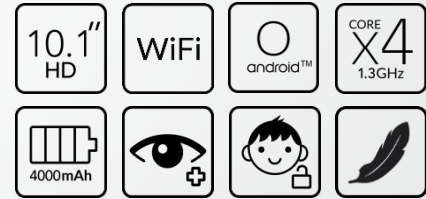

## DESIGN

Dimensions: 255 x 155 x 9.35mm

Weight: 415g

Side keys: 2 (1 for power, 1 for volume)

Finish: raw material

Colors available:

**Premium Black (A), Bluish Black (B)**

Video Streaming solution: 1080P

Video Streaming Rate: 30fps

\* By SW interpolation

Premium Black,

Bluish Black